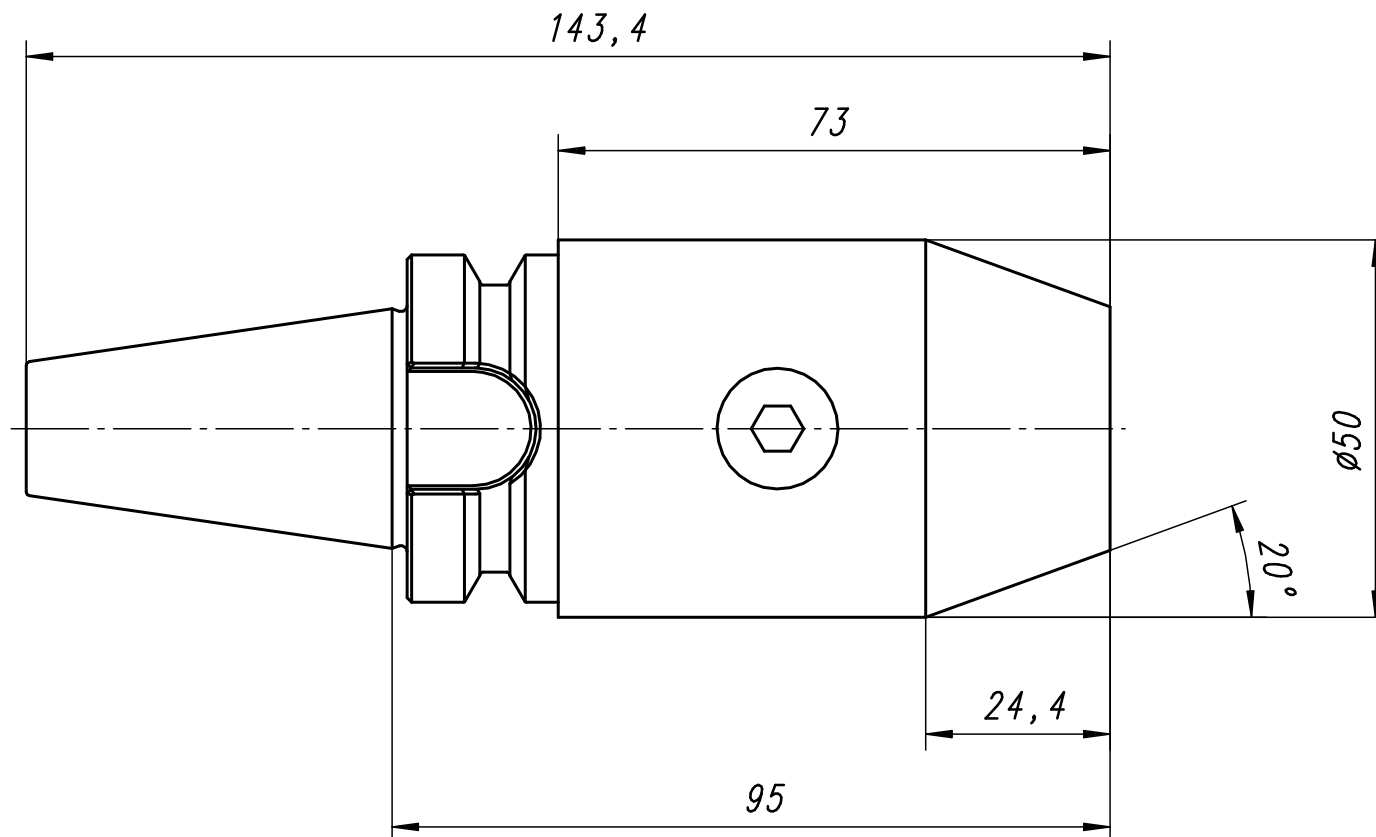

Swiss
Precision
Tools

REGO-FIX®

REGO-FIX AG
Obermattweg 60
4456 Tenniken / Switzerland

Phone +41 61 976 14 66

Fax +41 61 976 14 14

www.rego-fix.com

This is a non controlled copy. All information given herein are subject to change without notice.

The information given herein has been carefully checked and is believed to be correct. REGO-FIX, however, assumes no responsibility or liability for any errors, inaccuracies or omissions that may appear in this drawing.

This document is subject to copyright laws. No part of this document may be reproduced or transmitted in any form or any means, electronic or mechanic, for any purpose, without the express written permission of REGO-FIX

Type: BT30/KBF1-13

Part No.: 2130.50100

Date: 04.09.2007

Scale: 1:1